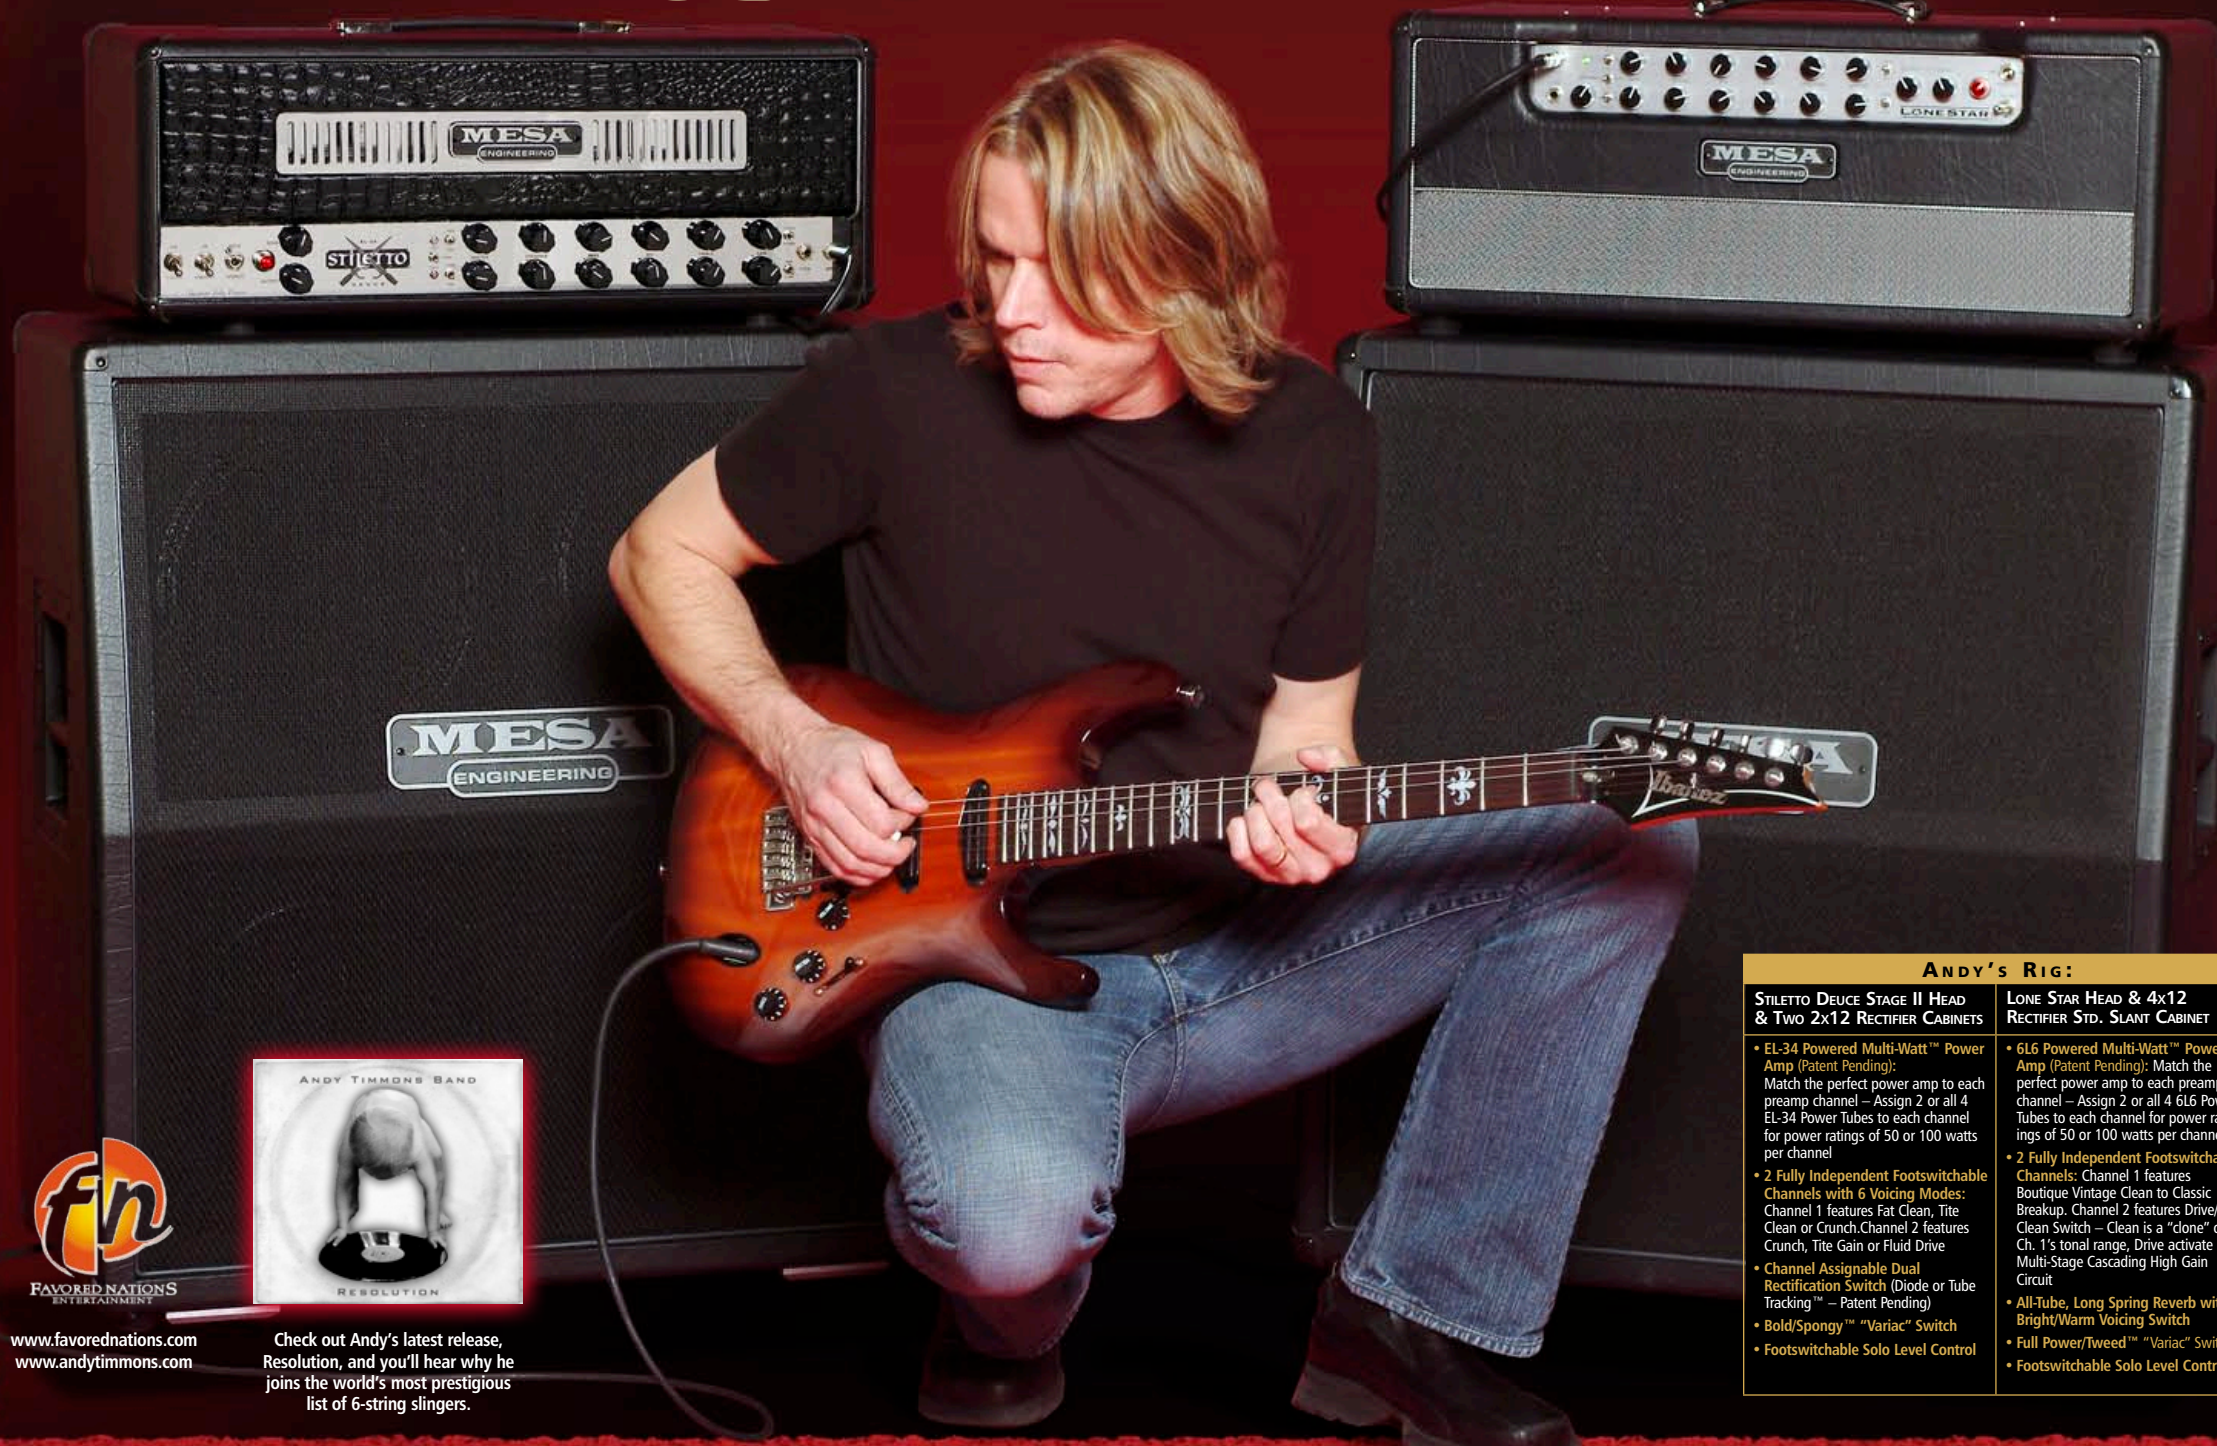

ANDY'S RIG:

STILETTO DEUCE STAGE II HEAD & TWO 2X12 RECTIFIER CABINETS	LONE STAR HEAD & 4X12 RECTIFIER STD. SLANT CABINET
• EL-34 Powered Multi-Watt™ Power Amp (Patent Pending): Match the perfect power amp to each preamp channel – Assign 2 or all 4 EL-34 Power Tubes to each channel for power ratings of 50 or 100 watts per channel • 2 Fully Independent Footswitchable Channels with 6 Voicing Modes: Channel 1 features Fat Clean, Tite Clean or Crunch. Channel 2 features Crunch, Tite Gain or Fluid Drive • Channel Assignable Dual Rectification Switch (Diode or Tube Tracking™ – Patent Pending) • Bold/Spongy™ “Variac” Switch • Footswitchable Solo Level Control	• 6L6 Powered Multi-Watt™ Power Amp (Patent Pending): Match the perfect power amp to each preamp channel – Assign 2 or all 4 6L6 Power Tubes to each channel for power ratings of 50 or 100 watts per channel • 2 Fully Independent Footswitchable Channels: Channel 1 features Boutique Vintage Clean to Classic Breakup. Channel 2 features Drive/Clean Switch – Clean is a “done” of Ch. 1's tonal range, Drive activate Multi-Stage Cascading High Gain Circuit • All-Tube, Long Spring Reverb with Bright/Warm Voicing Switch • Full Power/Tweed™ “Variac” Switch • Footswitchable Solo Level Control

www.favorednations.com
www.andytimmons.com

Check out Andy's latest release, Resolution, and you'll hear why he joins the world's most prestigious list of 6-string slingers.